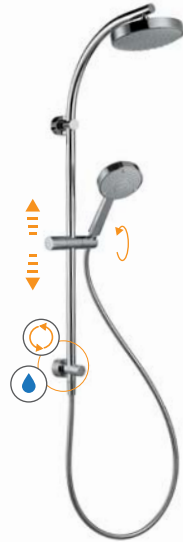

5R890701

Flexível (1500mm), chuveiro de mão (Ø120mm) e de topo (Ø180mm): incluídos
Número de saídas de água: 2
Tipo de torneira: misturadora de encastrar 3 vias (não incluída)
Chuveiro de mão: 3 funções | chuveiro de topo: 1 função
Suporte de chuveiro: regulável e orientável

Flexible (1500mm), hand shower (Ø120mm) and head shower (Ø180mm): included
Number of water outlets: 2
Tap type: 3 way wall mounted mixer (not included)
Hand shower: 3 functions | head shower: 1 function
Hand shower holder: adjustable and swivel

Flexible (1500mm), douchette à main (Ø120mm) et douche de tête (Ø180mm): inclus
Nombre de sorties d'eau: 2
Type de robinetterie: mitigeur de bain/ douche ou douche à encastrer 3 voies (non incluse)
Douchette à main: 3 fonctions | douche de tête: 1 fonction
Support mural: réglable en hauteur et orientable