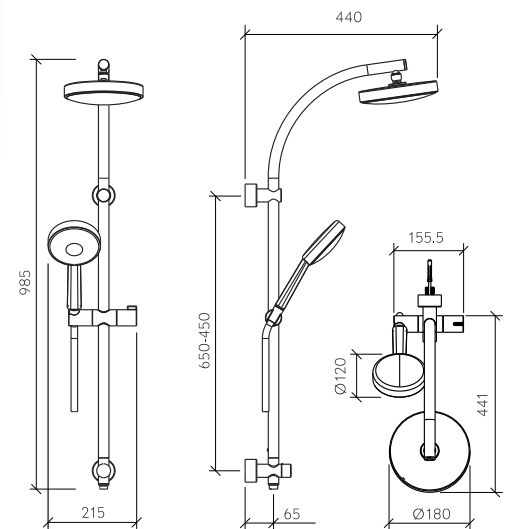

5R890701

Flexível (1500mm), chuveiro de mão (Ø120mm) e de topo (Ø180mm): incluídos
Número de saídas de água: 2
Tipo de torneira: misturadora de encastrar 3 vias (não incluída)
Chuveiro de mão: 3 funções | chuveiro de topo: 1 função
Suporte de chuveiro: regulável e orientável

Flexible (1500mm), hand shower (Ø120mm) and head shower (Ø180mm): included
Number of water outlets: 2
Tap type: 3 way wall mounted mixer (not included)
Hand shower: 3 functions | head shower: 1 function
Hand shower holder: adjustable and swivel

Flexible (1500mm), douchette à main (Ø120mm) et douche de tête (Ø180mm): inclus
Nombre de sorties d'eau: 2
Type de robinetterie: mitigeur de bain/ douche ou douche à encastrer 3 voies (non incluse)
Douchette à main: 3 fonctions | douche de tête: 1 fonction
Support mural: réglable en hauteur et orientable