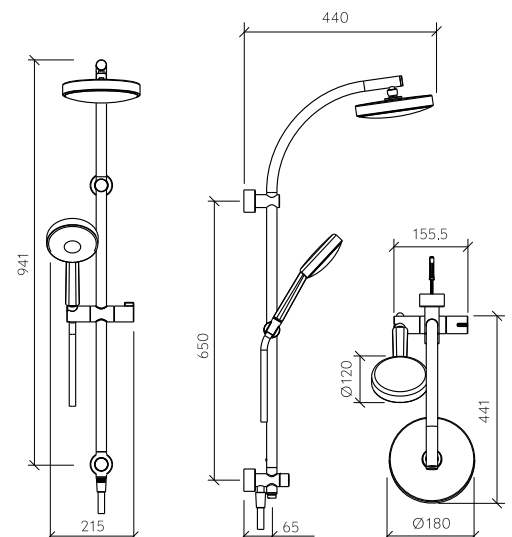

5R890801

* monobloco, monocomando ou termostática | twin-lever, single-lever, or thermostatic | mitigeur, mélangeur, ou thermostatique

Flexível (1500mm), chuveiro de mão (Ø120mm) e de topo (Ø180mm): incluídos
Número de saídas de água: 2
Tipo de torneira: misturadora de banheira ou base* (não incluída)
Chuveiro de mão: 3 funções | chuveiro de topo: 1 função
Suporte de chuveiro: regulável e orientável

Flexible (1500mm), hand shower (Ø120mm) and head shower (Ø180mm): included
Number of water outlets: 2
Tap type: bath or shower mixer* (not included)
Hand shower: 3 functions | head shower: 1 function
Hand shower holder: adjustable and swivel

Flexible (1500mm), douchette à main (Ø120mm) et douche de tête (Ø180mm): inclus
Nombre de sorties d'eau: 2
Type de robinetterie: mitigeur de bain/ douche ou douche* (non incluse)
Douchette à main: 3 fonctions | douche de tête: 1 fonction
Support mural: réglable en hauteur et orientable